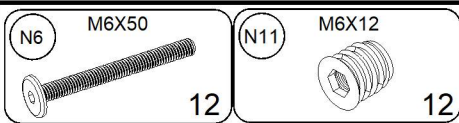

240 min

1/5	1, 4, 5, 6, 7, 9, 10, 12, 13, assembly instructions
2/5	2, 3, 14, 15
3/5	16, 17, 18, 19
4/5	Steel frame, mechanism, fittings
5/5	Handle, LED lights

1

2

3

5

top

6

5

7

8

9

6

10

11

12