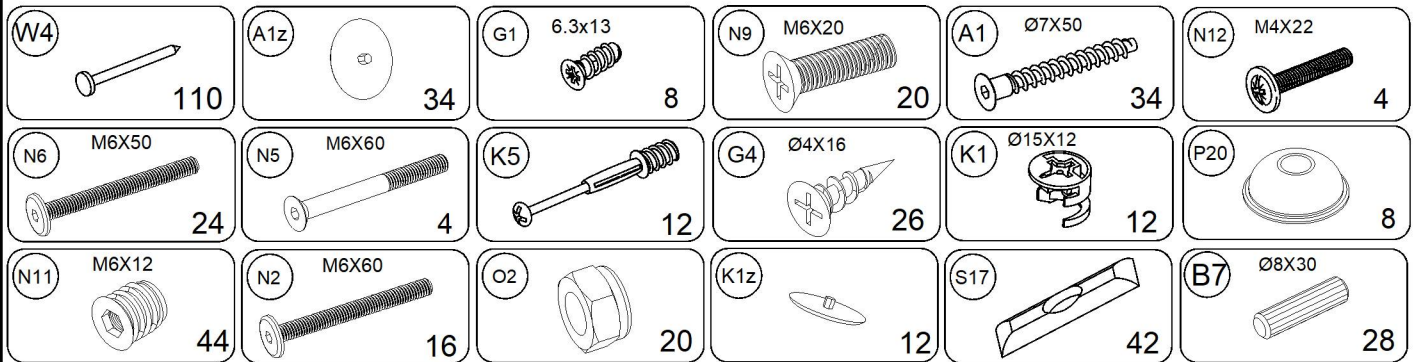

240 min

1/5	1, 4, 5, 6, 7, 9, 10, 12, 13, assembly instructions
2/5	2, 3, 14, 15
3/5	16, 17, 18, 19
4/5	Steel frame, mechanism, fittings
5/5	Handle, LED lights

1

2

3

5

top

6

5

7

8

9

6

10

11

12