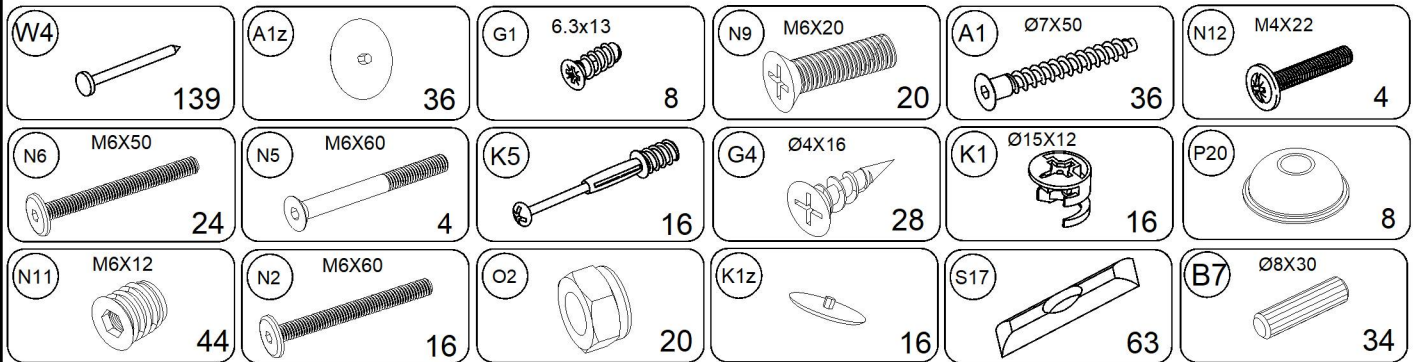

240 min

<b>1/6</b>	1, 5, 6, 8, 9, 10, assembly instructions
<b>2/6</b>	4, 7, 12, 13
<b>3/6</b>	2, 3, 14, 15
<b>4/6</b>	16, 17, 18, 19
<b>5/6</b>	Steel frame, mechanism, fittings
<b>6/6</b>	Handle, LED lights

1

2

**x12**

3

# 3

- B7** Ø8X30 12
- P20** 8
- G4** Ø4X16 8
- K5** 4
- A1** Ø7X50 20