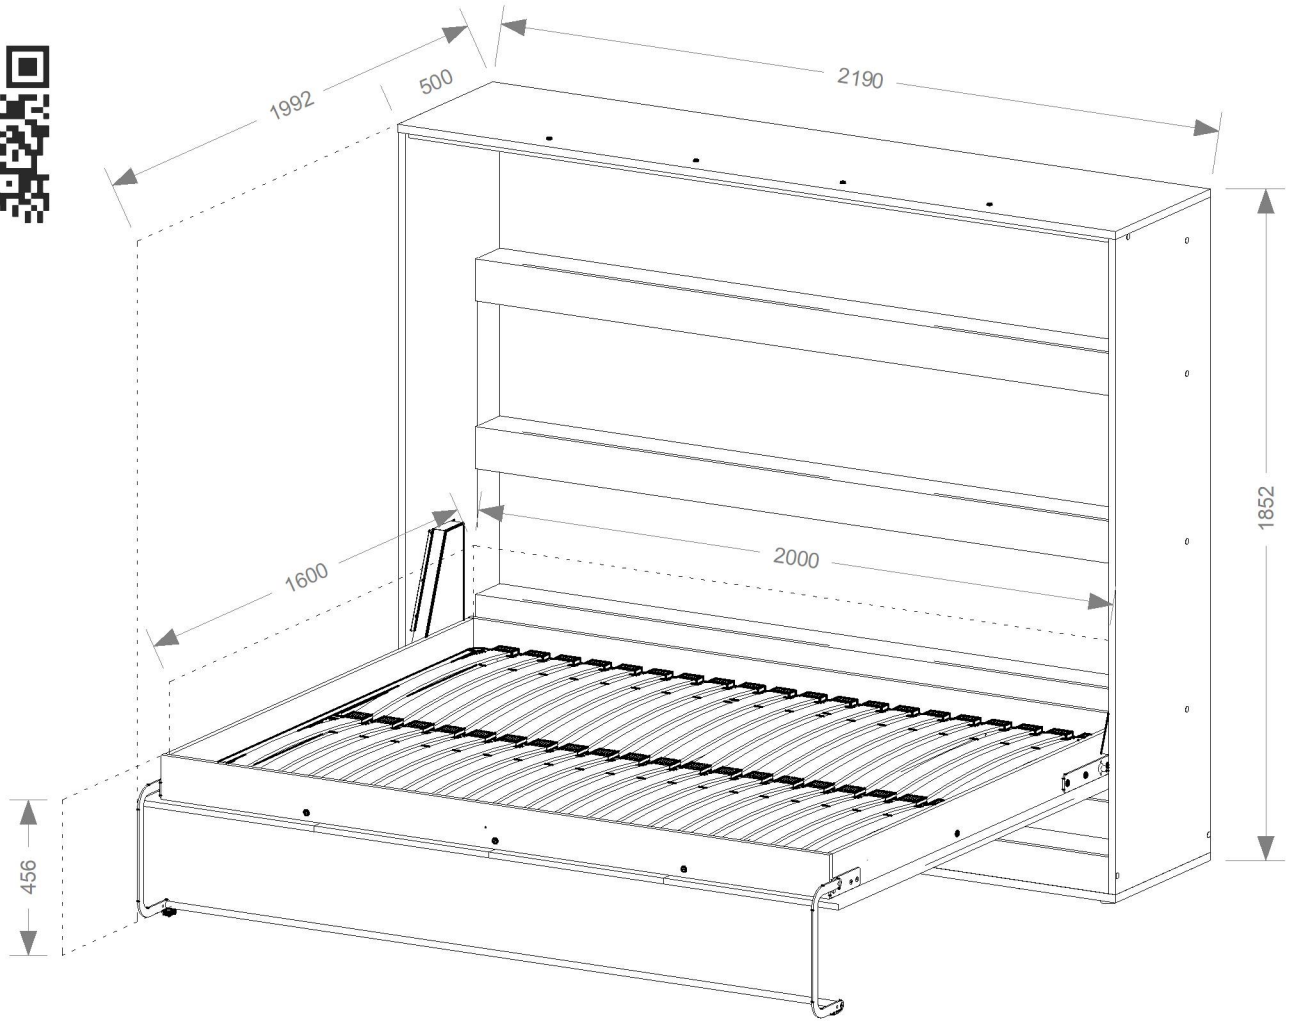

240 min

<b>1/6</b>	1, 5, 6, 8, 9, 10, assembly instructions
<b>2/6</b>	4, 7, 12, 13
<b>3/6</b>	2, 3, 14, 15
<b>4/6</b>	16, 17, 18, 19
<b>5/6</b>	Steel frame, mechanism, fittings
<b>6/6</b>	Handle, LED lights

1

2

**x12**

3

# 3

- B7** Ø8X30 12
- P20** 8
- G4** Ø4X16 8
- K5** 4
- A1** Ø7X50 20