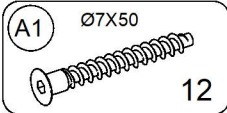

240 min

<b>1/6</b>	1, 5, 6, 8, 9, 10, assembly instructions
<b>2/6</b>	4, 7, 12, 13
<b>3/6</b>	2, 3, 14, 15
<b>4/6</b>	16, 17, 18, 19
<b>5/6</b>	Steel frame, mechanism, fittings
<b>6/6</b>	Handle, LED lights

1

2

**x12**

3