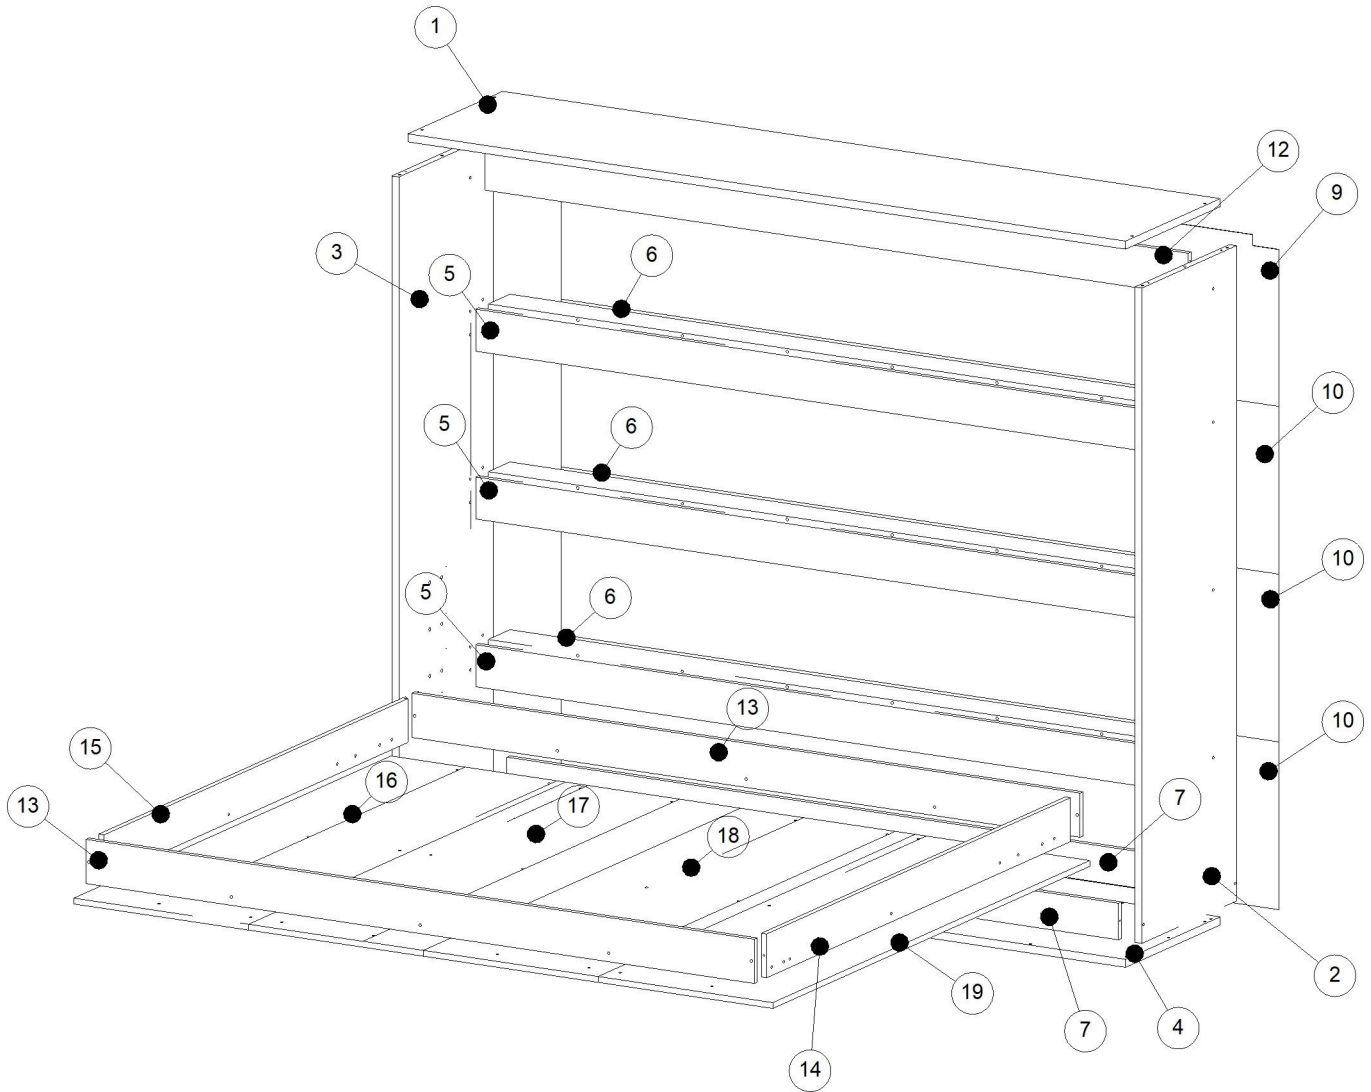

240 min

<b>1/6</b>	1, 5, 6, 8, 9, 10, assembly instructions
<b>2/6</b>	4, 7, 12, 13
<b>3/6</b>	2, 3, 14, 15
<b>4/6</b>	16, 17, 18, 19
<b>5/6</b>	Steel frame, mechanism, fittings
<b>6/6</b>	Handle, LED lights

1

2

**x12**

3

# 3

- B7** Ø8X30 12
- P20** 8
- G4** Ø4X16 8
- K5** 4
- A1** Ø7X50 20