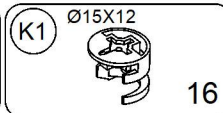

240 min

<b>1/6</b>	1, 5, 6, 8, 9, 10, assembly instructions
<b>2/6</b>	4, 7, 12, 13
<b>3/6</b>	2, 3, 14, 15
<b>4/6</b>	16, 17, 18, 19
<b>5/6</b>	Steel frame, mechanism, fittings
<b>6/6</b>	Handle, LED lights

1

2

**x12**

3

# 3

- B7** Ø8X30 12
- P20** 8
- G4** Ø4X16 8
- K5** 4
- A1** Ø7X50 20